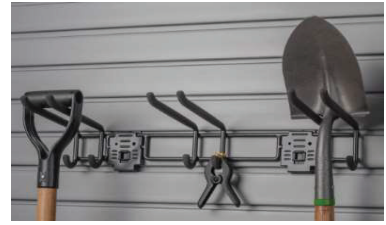

INFINITY SLATWALL ACCESSORIES

4" LOOP HOOK

8" LOOP HOOK

6" J HOOK

4" DOUBLE HOOK

8" DOUBLE HOOK

24" TOOL BAR HOOKS

4" SNAP HOOK

8" SNAP HOOK

GARMET HOOK

5" BIKE HOOK

HORIZONTAL BIKE

GOLF ACCESSORY HOLDER

INFINITY SLATWALL ACCESSORIES

14"X 24" SHELF

14"X 48" SHELF

HEAVY DUTY BRACKET