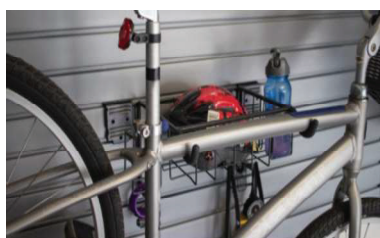

8" SNAP HOOK

GARMET HOOK

5" BIKE HOOK

HORIZONTAL BIKE

GOLF ACCESSORY HOLDER

INFINITY SLATWALL ACCESSORIES

14"X 24" SHELF

14"X 48" SHELF