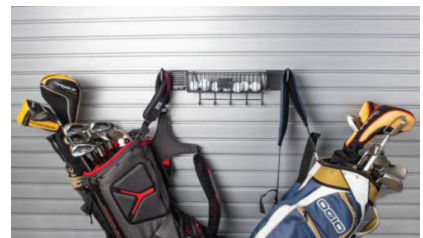

8" SNAP HOOK

GARMET HOOK

5" BIKE HOOK

HORIZONTAL BIKE

GOLF ACCESSORY HOLDER

INFINITY SLATWALL ACCESSORIES

14"X 24" SHELF

14"X 48" SHELF